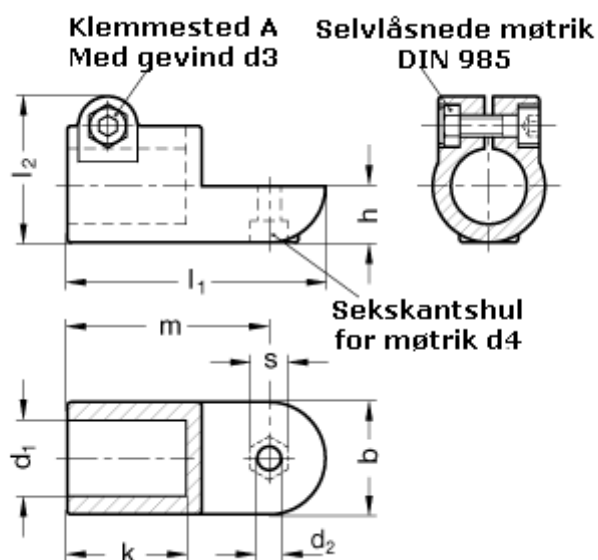

Article number: 20276B20AV2SW

Description: E+G Swivel clamp connector
GN276-B20-AV-2-SW

Measures

$b = 40$	$m = 72$
$d_1 = B20$	$s = 13$
$d_2 = 8.2$	
$d_3 = M 8$	
$d_4 = M 8$	
$k = 42.5$	
$l_1 = 92$	
$l_2 = 52.0$	